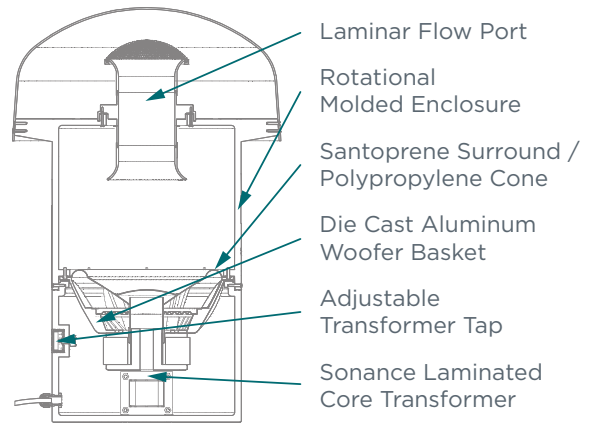

Sonance Landscape Series Key Features

Aesthetics

- Designed to mimic landscape lighting and blend within landscape surroundings
- Color-molded composite construction won't chip, peel or fade over time
- Wide dispersion grille pattern

Performance

- Part of a scalable system that delivers perfectly even coverage and unequalled sonic performance throughout any space
- Sonance Laminated Core Transformer
- 70V/100V or 8 Ohm configuration allow for flexible landscape designs

Installation

- 1/2" NPT male mounting threads enable flexible mounting options

Environmental

- UV-resistant composite enclosure
- Robust construction designed to handle extreme conditions
- Rust-proof protective grille