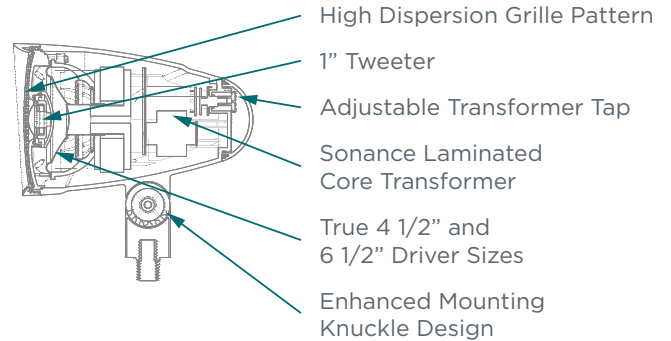

Sonance Landscape Series Key Features

Aesthetics

- Designed to mimic landscape lighting and blend within landscape surroundings
- Color-molded composite construction won't chip, peel or fade over time
- Wide dispersion grille pattern

Performance

- Part of a scalable system that delivers perfectly even coverage and unequalled sonic performance throughout any space
- Sonance Laminated Core Transformer
- 70V/100V or 8 Ohm configuration allow for flexible landscape designs

Installation

- 1/2" NPT male mounting threads enable flexible mounting options

Environmental

- UV-resistant composite enclosure
- Robust construction designed to handle extreme conditions
- Rust-proof protective grille